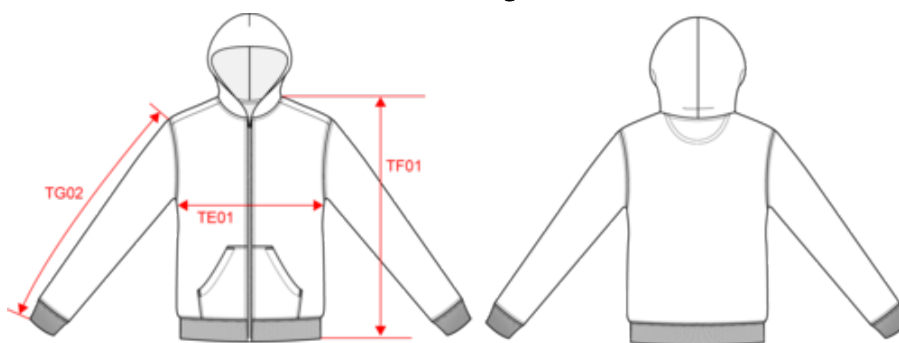

NS405
Ecologische kindersweater met rits en capuchon

Afmeting

Measurements in cm	4/6	6/8	8/10	10/12	12/14
TE01 - 1/2 chest width at 1.5cm below armhole	36.70	38.40	41.00	44.50	48.00
TF01 - Total height from HSP	45.90	50.70	55.50	60.30	65.10
TG02 - Long sleeve length	40.65	44.85	49.25	53.85	58.45