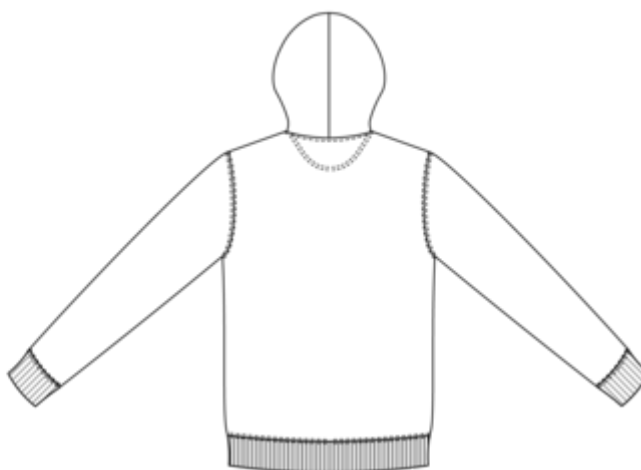

Afmeting

Measurements in cm	4/6	6/8	8/10	10/12	12/14
TE01 - 1/2 chest width at 1.5cm below armhole	36.70	38.40	41.00	44.50	48.00
TF01 - Total height from HSP	45.90	50.70	55.50	60.30	65.10
TG02 - Long sleeve length	40.65	44.85	49.25	53.85	58.45