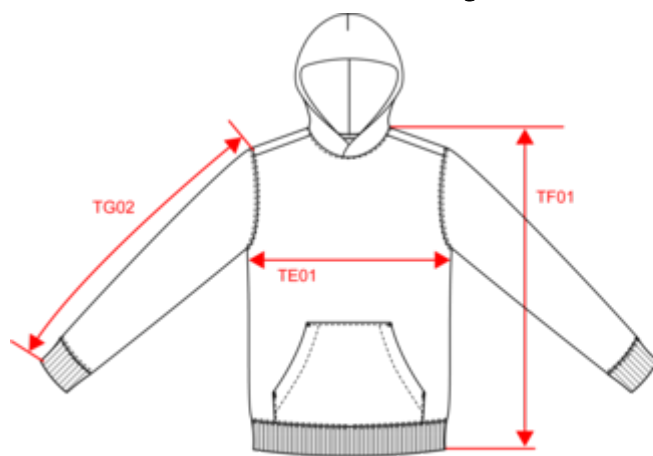

Afmeting

Measurements in cm	4/6	6/8	8/10	10/12	12/14
TE01 - 1/2 chest width at 1.5cm below armhole	36.70	38.40	41.00	44.50	48.00
TF01 - Total height from HSP	45.90	50.70	55.50	60.30	65.10
TG02 - Long sleeve length	40.65	44.85	49.25	53.85	58.45